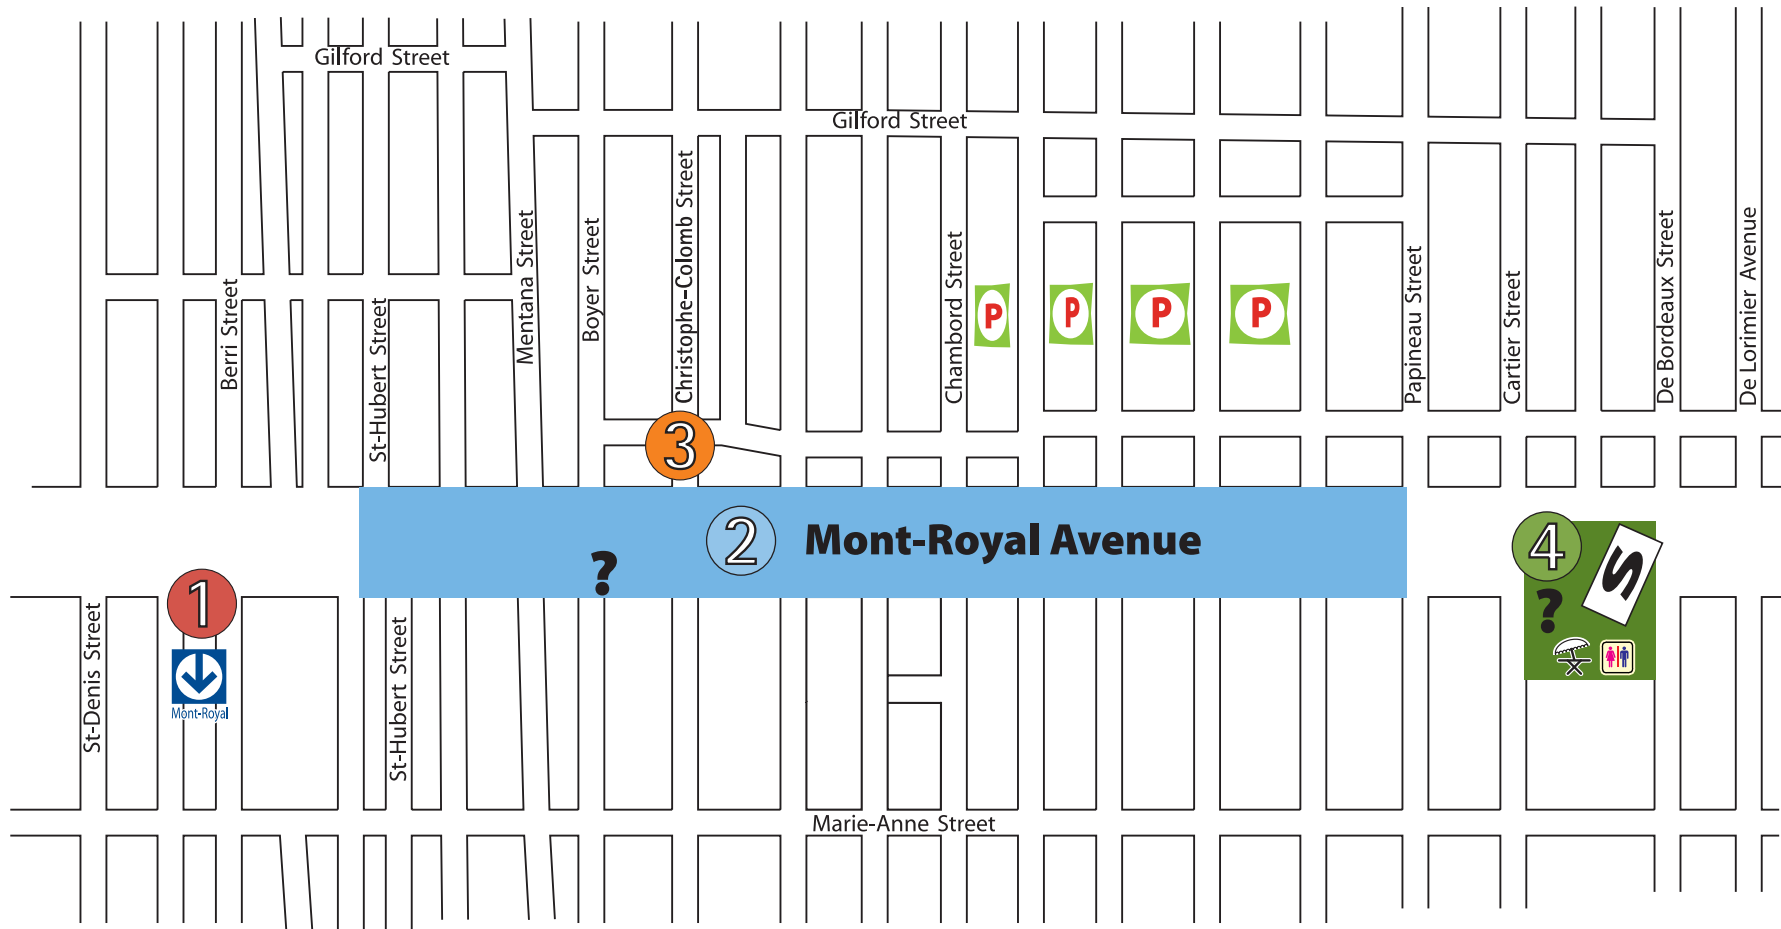

# Site map

- 1** Place Gérald-Godin
- Opening performance of La Grande Fresque de nuit

- 2** Mont-Royal Avenue
- La Grande Fresque de nuit (street painting by starlight) between St-Hubert and DeLorimier
  - Commercial fair between St-Hubert and DeLorimier

- 3** 4542, Christophe-Colomb street
- Madame Cocotte

- 4 S** Main site / Nuit Blanche Stage between Cartier and De Bordeaux
- Pictorial and Musical Improvisations
  - Arts Market
  - Kids' Dreams on Blackboard

- ?** Info-Nuit Blanche Kiosk
- Bar
  - Exterior restrooms